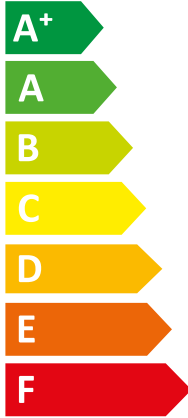

ENERG
енергия · ενέργεια

VWL 45/7.2 AS 230V S3 + VWL

I Vaillant

II 108/7.2 IS C2

A++

A

Two icons showing sound power levels. The top icon shows a speaker inside a house with the value 41 dB. The bottom icon shows a speaker outside a house with the value 63 dB.

Two icons showing sound power levels. The top icon shows a speaker inside a house with the text "41 dB". The bottom icon shows a speaker outside a house with the text "63 dB".

A legend for power consumption in kW, shown as a rounded rectangle with three colored squares and corresponding text: a dark blue square for "4 kW", a medium blue square for "5 kW", and a light blue square for "5 kW".

ENERG
енергия · ενεργεια

VWL 65/7.2 AS 230V S3 + VWL

Vaillant

108/7.2 IS C2

A++

A

Two sound power level icons. The top one shows a speaker icon with sound waves and the text "41 dB". The bottom one shows a house icon with sound waves and the text "63 dB".

A legend for power consumption, showing three colored squares with corresponding values: a dark blue square for "4 kW", a medium blue square for "5 kW", and a light blue square for "5 kW".

ENERG
енергия · ενεργεια