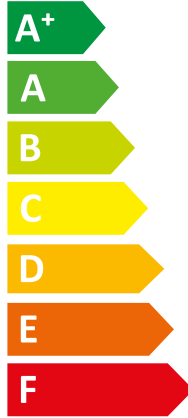

ENERG
енергия · ενέργεια

VWL 45/7.2 AS 230V S3 + VWL

I Vaillant

II 108/7.2 IS C2

A++

A

Two icons showing sound power levels. The top icon shows a speaker inside a house with the value 41 dB. The bottom icon shows a speaker outside a house with the value 63 dB.

A legend for power consumption in kW, shown as a vertical list of colored squares: a dark blue square for 4 kW, a medium blue square for 5 kW, and a light blue square for 4 kW.

ENERG
енергия · ενεργεια

Two icons showing sound power levels. The top icon shows a speaker inside a house with the text "41 dB". The bottom icon shows a speaker outside a house with the text "63 dB".

A legend for power consumption in kW, shown as a rounded rectangle with three colored squares and corresponding text: a dark blue square for "4 kW", a medium blue square for "5 kW", and a light blue square for "5 kW".