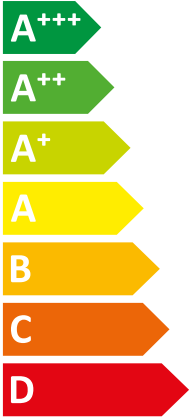

ENERG
енергия · ενεργεια

VWL 65/7.2 AS 230V S3 + VWL

I Vaillant

II 108/7.2 IS S5

A++

A

41 dB
63 dB

- 4 kW
- 5 kW
- 5 kW