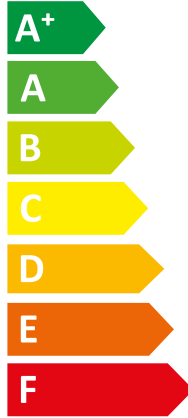

ENERG
енергия · ενεργεια

VWL 65/7.2 AS 230V S3 + VWL

I Vaillant

II 108/7.2 IS S5

A++

A

41 dB
63 dB

- 4 kW
- 5 kW
- 5 kW