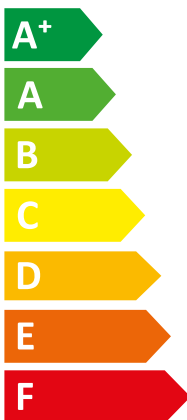

ENERG

енергия · ενεργεια

VWL 105/7.2 AS 230V S3 + VWL

Vaillant

108/7.2 IS C2

A++

A

Two icons showing sound power levels. The top icon shows a speaker inside a house with the value 41 dB. The bottom icon shows a speaker outside a house with the value 63 dB.

Legend for power output in kW, shown as colored squares: dark blue for 8 kW, medium blue for 8 kW, and light blue for 7 kW.

ENERG
енергия · ενέργεια

VWL 105/7.2 AS 230V S3 + VWL

I Vaillant

II 107/7.2 IS

55°C