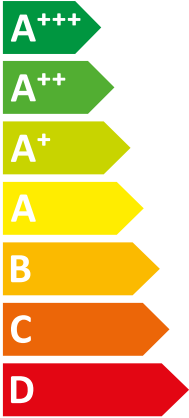

ENERG
енергия · ενεργεια

VWL 65/7.2 AS 230V S3 + VWL

I Vaillant

II 108/7.2 IS

A++

A

Two icons showing sound power levels. The top icon shows a speaker inside a house with the text "41 dB". The bottom icon shows a speaker outside a house with the text "63 dB".

A legend for power consumption in kW, shown as a rounded rectangle with three colored squares and corresponding text: a dark blue square for "4 kW", a medium blue square for "5 kW", and a light blue square for "5 kW".