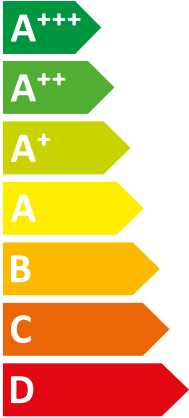

ENERG
енергия · ενέργεια

VWL 85/7.2 AS 230V S3 + VWL

Vaillant

108/7.2 IS

A++

A

Two icons showing sound power levels. The top icon shows a speaker inside a house with the value 41 dB. The bottom icon shows a speaker outside a house with the value 63 dB.

A legend for power consumption with three colored squares: dark blue for 8 kW, medium blue for 8 kW, and light blue for 7 kW.