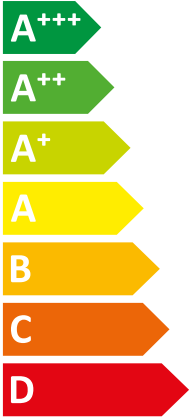

ENERG
енергия · ενέργεια

VWL 45/7.2 AS 230V S3 + VWL

I Vaillant

II 108/7.2 IS C2

A++

A

Two icons showing sound power levels. The top icon shows a speaker inside a house with the value 41 dB. The bottom icon shows a speaker outside a house with the value 63 dB.

A legend for power consumption in kW, shown as a vertical list of colored squares: a dark blue square for 4 kW, a medium blue square for 5 kW, and a light blue square for 4 kW.

ENERG
енергия · ενεργεια

Two icons showing sound power levels. The top icon shows a speaker inside a house with the text "41 dB". The bottom icon shows a speaker outside a house with the text "63 dB".

A legend for power consumption in kW, shown as a rounded rectangle with three colored squares and corresponding text: a dark blue square for "4 kW", a medium blue square for "5 kW", and a light blue square for "5 kW".