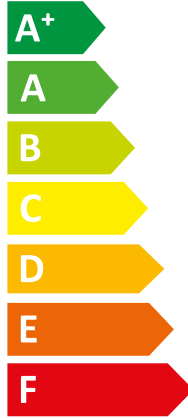

A

Two icons showing sound power levels. The top icon shows a speaker inside a house with the value 41 dB. The bottom icon shows a speaker outside a house with the value 63 dB.