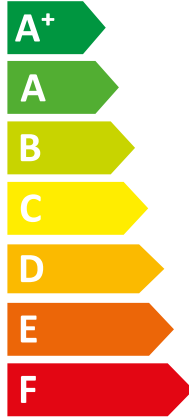

Legend for power output in kW, shown as colored squares: dark blue for 8 kW, medium blue for 8 kW, and light blue for 7 kW.

ENERG
енергия · ενέργεια

VWL 105/7.2 AS 230V S3 + VWL

I Vaillant

II 107/7.2 IS

55°C

ENERG

енергия · ενεργεια

VWL 105/7.2 AS 230V S3 + VWL

I Vaillant

II 107/7.2 IS S1

55°C

35°C

A++

| Vaillant

|| 108/7.2 IS S5

A++

A

Two icons showing sound power levels. The top icon shows a speaker inside a house with the value 41 dB. The bottom icon shows a speaker outside a house with the value 63 dB.