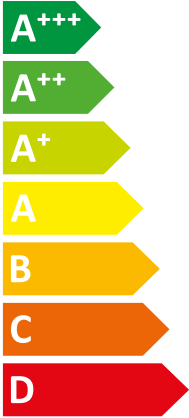

ENERG
енергия · ενεργεια

VWL 45/7.2 AS 230V S3 + VWL

I Vaillant

II 108/7.2 IS S5

A++

A

41 dB
63 dB

- 4 kW
- 5 kW
- 4 kW