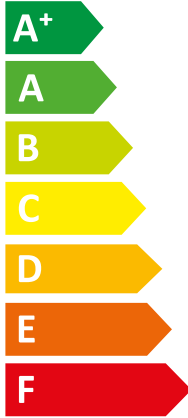

ENERG
енергия · ενέργεια

VWL 45/7.2 AS 230V S3 + VWL

I Vaillant

II 108/7.2 IS C2

A++

A

Two icons showing sound power levels. The top icon shows a speaker inside a house with the value 41 dB. The bottom icon shows a speaker outside a house with the value 63 dB.

ENERG
енергия · ενεργεια

VWL 65/7.2 AS 230V S3 + VWL

Vaillant

108/7.2 IS C2

A++

A

Two sound power level icons. The top one shows a speaker icon with sound waves and the text "41 dB". The bottom one shows a house icon with sound waves and the text "63 dB".

Two icons showing sound power levels. The top icon shows a speaker inside a house with the value 41 dB. The bottom icon shows a speaker outside a house with the value 63 dB.

A legend for power consumption with three colored squares: dark blue for 8 kW, medium blue for 8 kW, and light blue for 7 kW.

ENERG
енергия · ενέργεια

VWL 85/7.2 AS 230V S3 + VWL

I Vaillant

II 108/7.2 IS C2

A++

A

Two icons showing sound power levels. The top icon shows a speaker inside a house with the text "41 dB". The bottom icon shows a speaker outside a house with the text "63 dB".