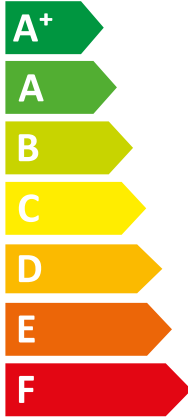

Legend for power output in kW, shown as colored squares: dark blue for 8 kW, medium blue for 8 kW, and light blue for 7 kW.

ENERG
енергия · ενέργεια

VWL 105/7.2 AS 230V S3 + VWL

I Vaillant

II 107/7.2 IS

55°C

| Vaillant

|| 108/7.2 IS S5

A++

A

Two icons showing sound power levels. The top icon shows a speaker inside a house with the value 41 dB. The bottom icon shows a speaker outside a house with the value 63 dB.

ENERG
енергия · ενεργεια

VWL 45/7.2 AS 230V S3 + VWL

Vaillant

108/7.2 IS

A++

A

Two icons showing sound power levels. The top icon shows a speaker inside a house with the value 41 dB. The bottom icon shows a speaker outside a house with the value 63 dB.

A legend for power consumption in kW, shown as a map of Europe. The legend includes three categories: 4 kW (dark blue), 5 kW (medium blue), and 4 kW (light blue).