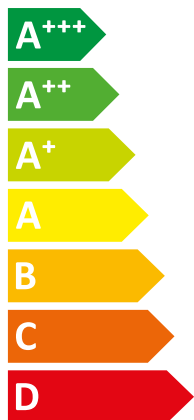

ENERG

енергия · ενεργεια

VWL 105/7.2 AS 230V S3 + VWL

Vaillant

108/7.2 IS C2

A++

A

Two icons showing sound power levels. The top icon shows a speaker inside a house with the value 41 dB. The bottom icon shows a speaker outside a house with the value 63 dB.

Legend for power output in kW, shown as colored squares: dark blue for 8 kW, medium blue for 8 kW, and light blue for 7 kW.

ENERG
енергия · ενέργεια

VWL 105/7.2 AS 230V S3 + VWL

I Vaillant

II 107/7.2 IS

55°C