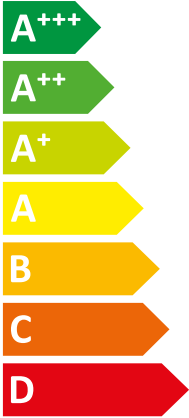

ENERG
енергия · ενέργεια

VWL 85/7.2 AS 230V S3 + VWL

| Vaillant

|| 108/7.2 IS S5

A++

A

Two icons showing sound power levels. The top icon shows a speaker inside a house with the value **41 dB**. The bottom icon shows a speaker outside a house with the value **63 dB**.

A legend for power consumption with three entries: a dark blue square for **8 kW**, a medium blue square for **8 kW**, and a light blue square for **7 kW**.