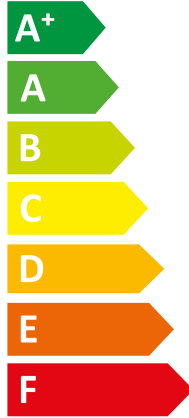

A

Two icons showing sound power levels. The top icon shows a speaker inside a house with the value **41 dB**. The bottom icon shows a speaker outside a house with the value **63 dB**.