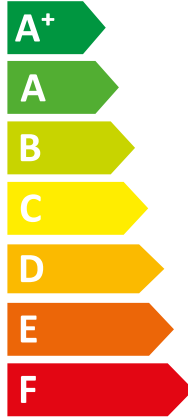

ENERG
енергия · ενεργεια

VWL 65/7.2 AS 230V S3 + VWL

Vaillant

108/7.2 IS C2

A++

A

Two sound power level icons. The top one shows a speaker icon with sound waves and the text "41 dB". The bottom one shows a house icon with sound waves and the text "63 dB".

Two icons showing sound power levels. The top icon shows a speaker inside a house with the value **41 dB**. The bottom icon shows a speaker outside a house with the value **63 dB**.

A legend for power consumption with three entries: a dark blue square for **8 kW**, a medium blue square for **8 kW**, and a light blue square for **7 kW**.

ENERG
енергия · ενεργεια

VWL 105/7.2 AS 230V S3 + VWL

I Vaillant

II 108/7.2 IS

A++

A

Two icons showing sound power levels. The top icon shows a speaker inside a house with the value **41 dB**. The bottom icon shows a speaker outside a house with the value **63 dB**.

Legend for power output in kW, shown as colored squares: dark blue for 8 kW, medium blue for 8 kW, and light blue for 7 kW.

ENERG
енергия · ενέργεια

VWL 105/7.2 AS 230V S3 + VWL

I Vaillant

II 107/7.2 IS

55°C