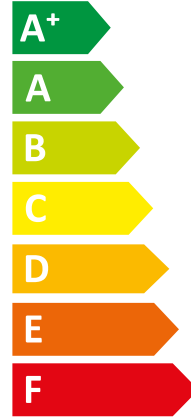

ENERG
енергия · ενεργεια

VWL 45/7.2 AS 230V S3 + VWL

I Vaillant

II 108/7.2 IS S5

A++

A

41 dB
63 dB

- 4 kW
- 5 kW
- 4 kW