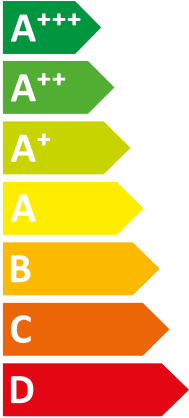

Legend for power output in kW, shown as colored squares: dark blue for 8 kW, medium blue for 8 kW, and light blue for 7 kW.

ENERG
енергия · ενέργεια

VWL 105/7.2 AS 230V S3 + VWL

I Vaillant

II 107/7.2 IS

55°C

| Vaillant

|| 108/7.2 IS S5

A++

A

Two icons showing sound power levels. The top icon shows a speaker inside a house with the value 41 dB. The bottom icon shows a speaker outside a house with the value 63 dB.