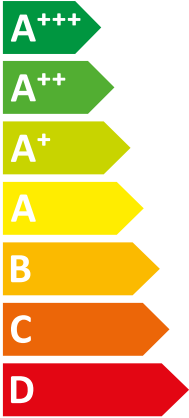

Two icons showing sound power levels. The top icon shows a speaker inside a house with the value **41 dB**. The bottom icon shows a speaker outside a house with the value **63 dB**.

A legend for power consumption with three entries: a dark blue square for **8 kW**, a medium blue square for **8 kW**, and a light blue square for **7 kW**.

ENERG
енергия · ενεργεια

VWL 105/7.2 AS 230V S3 + VWL

I Vaillant

II 108/7.2 IS

A++

A

Two icons showing sound power levels. The top icon shows a speaker inside a house with the value **41 dB**. The bottom icon shows a speaker outside a house with the value **63 dB**.