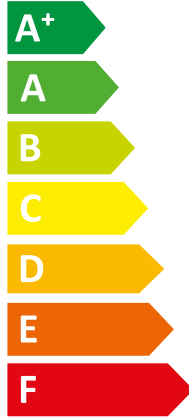

A

Two icons showing sound power levels. The top icon shows a speaker inside a house with the text "41 dB". The bottom icon shows a speaker outside a house with the text "63 dB".