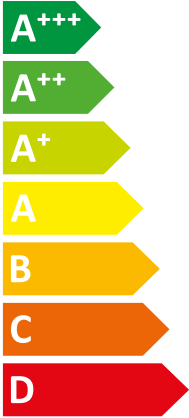

Legend for power output in kW, shown as colored squares: dark blue for 8 kW, medium blue for 8 kW, and light blue for 7 kW.

ENERG
енергия · ενέργεια

VWL 105/7.2 AS 230V S3 + VWL

I Vaillant

II 107/7.2 IS

55°C

| Vaillant

|| 108/7.2 IS S5

A++

A

Two icons showing sound power levels. The top icon shows a speaker inside a house with the value 41 dB. The bottom icon shows a speaker outside a house with the value 63 dB.

A legend for power consumption in kW, shown as a vertical list of three colored squares with corresponding values: a dark blue square for 8 kW, a medium blue square for 8 kW, and a light blue square for 7 kW.

ENERG
енергия · ενεργεια

VWL 45/7.2 AS 230V S3 + VWL

Vaillant

108/7.2 IS

A++

A

Two icons showing sound power levels. The top icon shows a speaker inside a house with the value 41 dB. The bottom icon shows a speaker outside a house with the value 63 dB.