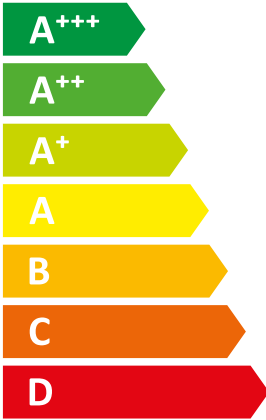

ENERG

енергия · ενεργεια

VWL 105/7.2 AS 230V S3 + VWL

Vaillant

108/7.2 IS C2

A++

A

Two icons showing sound power levels. The top icon shows a speaker inside a house with the value 41 dB. The bottom icon shows a speaker outside a house with the value 63 dB.

Legend for power output in kW, shown as colored squares: dark blue for 8 kW, medium blue for 8 kW, and light blue for 7 kW.

ENERG
енергия · ενέργεια

VWL 105/7.2 AS 230V S3 + VWL

I Vaillant

II 107/7.2 IS

55°C

ENERG

енергия · ενεργεια

VWL 105/7.2 AS 230V S3 + VWL

I Vaillant

II 107/7.2 IS S1

55°C

35°C

A++

| Vaillant

|| 108/7.2 IS S5

A++

A

Two icons showing sound power levels. The top icon shows a speaker inside a house with the value 41 dB. The bottom icon shows a speaker outside a house with the value 63 dB.