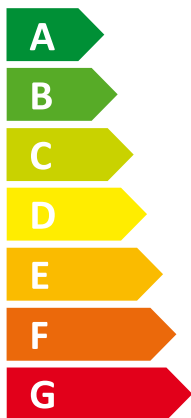

ENERG

енергия · ενεργεια

Y IJA
IE IA

I Vaillant

II VWS 62/3

A⁺⁺

A

Two icons showing sound power levels. The top icon shows a speaker inside a house with the text "46 dB". The bottom icon shows a speaker outside a house with the text "0 dB".

A legend for power consumption in kW, shown as colored squares. A dark blue square is labeled "9 kW", a medium blue square is labeled "7 kW", and a light blue square is labeled "8 kW".

ENERG

енергия · ενεργεια

Y IJA
IE IA

I Vaillant

II VWS 82/3

A⁺⁺

A

Two icons of a house with sound waves. The top icon is labeled **48 dB** and the bottom icon is labeled **0 dB**.

- 11 kW
- 9 kW
- 10 kW

ENERG

енергия · ενεργεια

Y IJA
IE IA

I Vaillant

II VWS 102/3

A⁺⁺

B

Two icons showing sound power levels. The top icon shows a house with a speaker and the text "50 dB". The bottom icon shows a house with a speaker and the text "0 dB".