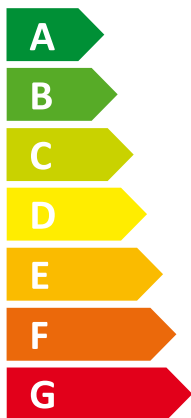

ENERG

енергия · ενεργεια

Y IJA
IE IA

I Vaillant

II VWS 62/3

A⁺⁺

A

Two icons showing sound power levels. The top icon shows a speaker inside a house with the text "46 dB". The bottom icon shows a speaker outside a house with the text "0 dB".

A legend for power consumption in kW, shown as colored squares. A dark blue square is labeled "9 kW", a medium blue square is labeled "7 kW", and a light blue square is labeled "8 kW".

ENERG

енергия · ενεργεια

Two icons showing sound power levels. The top icon shows a house with a speaker and the text "48 dB". The bottom icon shows a house with a speaker and the text "0 dB".

A legend for power consumption in kW, shown as three colored squares: dark blue for 11 kW, medium blue for 9 kW, and light blue for 10 kW.

ENERG

енергия · ενεργεια

Y IJA
IE IA

I Vaillant

II VWS 102/3

A⁺⁺

B

Two icons showing sound power levels. The top icon shows a house with a speaker and the text "50 dB". The bottom icon shows a house with a speaker and the text "0 dB".