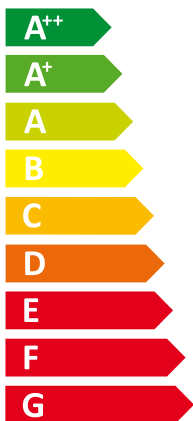

ENERG

енергия · ενεργεια

Y IJA
IE IA

I Vaillant

II VWS 62/3

A⁺⁺

A

Two icons showing sound power levels. The top icon shows a speaker inside a house with the text "46 dB". The bottom icon shows a speaker outside a house with the text "0 dB".

A legend for power consumption in kW, shown as colored squares. A dark blue square is labeled "9 kW", a medium blue square is labeled "7 kW", and a light blue square is labeled "8 kW".

ENERG

енергия · ενεργεια

Two icons showing sound power levels. The top icon shows a house with a speaker and the text "48 dB". The bottom icon shows a house with a speaker and the text "0 dB".

A legend for power consumption in kW, shown as three colored squares: dark blue for 11 kW, medium blue for 9 kW, and light blue for 10 kW.

ENERG

енергия · ενεργεια

Y IJA
IE IA

I Vaillant

II VWS 102/3

A⁺⁺

B

Two icons showing sound power levels. The top icon shows a house with a speaker and the text "50 dB". The bottom icon shows a house with a speaker and the text "0 dB".