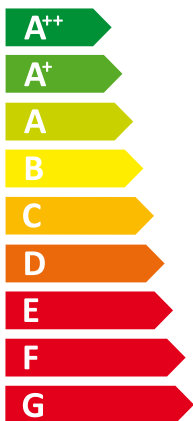

ENERG

енергия · ενεργεια

Y IJA
IE IA

I Vaillant

II VWS 62/3

A⁺⁺

A

Two icons showing sound power levels. The top icon shows a speaker inside a house with the text "46 dB". The bottom icon shows a speaker outside a house with the text "0 dB".

A legend for power consumption in kW, shown as colored squares. A dark blue square is labeled "9 kW", a medium blue square is labeled "7 kW", and a light blue square is labeled "8 kW".

ENERG

енергия · ενεργεια

Y IJA
IE IA

I Vaillant

II VWS 82/3

A⁺⁺

A

Two icons of a house with sound waves. The top icon is labeled **48 dB** and the bottom icon is labeled **0 dB**.

- 11 kW
- 9 kW
- 10 kW

ENERG

енергия · ενεργεια

Y IJA
IE IA

I Vaillant

II VWS 102/3

A⁺⁺

B

Two icons showing sound power levels. The top icon shows a house with a speaker and the text "50 dB". The bottom icon shows a house with a speaker and the text "0 dB".