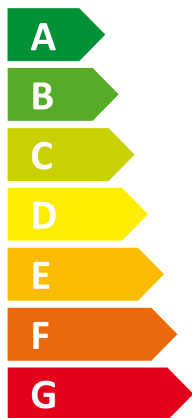

A

Two icons showing sound power levels. The top icon shows a house with a speaker and the text "48 dB". The bottom icon shows a house with a speaker and the text "0 dB".