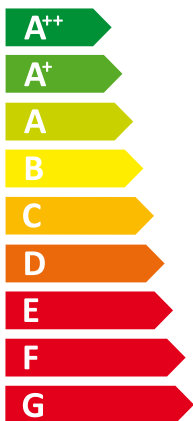

ENERG

енергия · ενεργεια

Y IJA
IE IA

I Vaillant

II VWW 62/3

A⁺⁺

B

Two icons showing sound power levels. The top icon shows a house with a speaker and the text "46 dB". The bottom icon shows a house with a speaker and the text "0 dB".

A legend for power consumption in kW, shown as a rounded rectangle with three colored squares: dark blue for "12 kW", medium blue for "9 kW", and light blue for "10 kW".

2015

811/2013

0020207372_00

ENERG

енергия · ενεργεια

I Vaillant

II VWW 82/3

Two icons showing sound power level. The top icon shows a house with a speaker and the value 48 dB. The bottom icon shows a house with a speaker and the value 0 dB.

A legend for power consumption levels, shown as a map of Europe with different shades of blue. The legend includes three categories: 15 kW (dark blue), 12 kW (medium blue), and 14 kW (light blue).

ENERG

енергия · ενεργεια

Y IJA
IE IA

I Vaillant

II VWW 102/3

A⁺⁺

B

Two icons showing sound power levels. The top icon shows a house with a speaker and the text "50 dB". The bottom icon shows a house with a speaker and the text "0 dB".