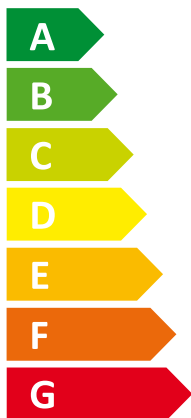

ENERG

енергия · ενεργεια

Y IJA
IE IA

I Vaillant

II VWW 62/3

A⁺⁺

B

Two icons showing sound power level. The top icon shows a house with a speaker and the text "46 dB". The bottom icon shows a house with a speaker and the text "0 dB".

I Vaillant

II VWW 82/3

A⁺⁺

A

Two icons representing sound power level. The top icon shows a house with a speaker and the text "48 dB". The bottom icon shows a house with a speaker and the text "0 dB".

A legend for power consumption in kW, shown as a rounded rectangle with three colored squares: dark blue for "15 kW", medium blue for "12 kW", and light blue for "14 kW".

ENERG

енергия · ενεργεια

Y IJA
IE IA

I Vaillant

II VWW 102/3

A⁺⁺

B

Two icons showing sound power levels. The top icon shows a house with a speaker and the text "50 dB". The bottom icon shows a house with a speaker and the text "0 dB".

A legend for power levels, showing three colored squares with corresponding values: a dark blue square for "12 kW", a medium blue square for "16 kW", and a light blue square for "18 kW".