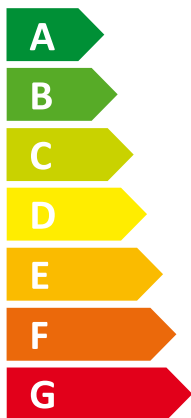

ENERG

енергия · ενεργεια

Y IJA
IE IA

I Vaillant

II VWW 62/3

A⁺⁺

B

Two icons showing sound power level. The top icon shows a house with a speaker and the text "46 dB". The bottom icon shows a house with a speaker and the text "0 dB".

A legend for power consumption in kW, shown as a rounded rectangle with three colored squares: dark blue for "12 kW", medium blue for "9 kW", and light blue for "10 kW".

ENERG

енергия · ενεργεια

Y IJA
IE IA

I Vaillant

II VWW 82/3

A⁺⁺

A

Two icons representing sound power level. The top icon shows a house with a speaker and the text "48 dB". The bottom icon shows a house with a speaker and the text "0 dB".

A legend for power consumption in kW, shown as a rounded rectangle with three colored squares: dark blue for "15 kW", medium blue for "12 kW", and light blue for "14 kW".

ENERG

енергия · ενεργεια

Y IJA
IE IA

I Vaillant

II VWW 102/3

A⁺⁺

B

Two icons showing sound power levels. The top icon shows a house with a speaker and the text "50 dB". The bottom icon shows a house with a speaker and the text "0 dB".