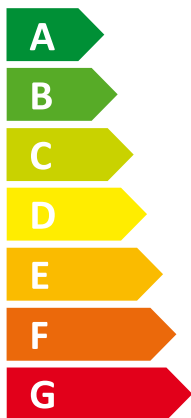

ENERG

енергия · ενεργεια

Y IJA
IE IA

I Vaillant

II VWW 62/3

A⁺⁺

B

Two icons showing sound power levels. The top icon shows a house with a speaker and the text "46 dB". The bottom icon shows a house with a speaker and the text "0 dB".

A legend for power consumption in kW, shown as a rounded rectangle with three colored squares: dark blue for "12 kW", medium blue for "9 kW", and light blue for "10 kW".

2015

811/2013

0020207372_00

ENERG

енергия · ενεργεια

I Vaillant

II VWW 82/3

Two icons showing sound power level. The top icon shows a house with a speaker and the value 48 dB. The bottom icon shows a house with a speaker and the value 0 dB.

A legend for power consumption levels, shown as a map of Europe with different shades of blue. The legend includes three categories: 15 kW (dark blue), 12 kW (medium blue), and 14 kW (light blue).

ENERG

енергия · ενεργεια

Y IJA
IE IA

I Vaillant

II VWW 102/3

A⁺⁺

B

Two icons showing sound power levels. The top icon shows a house with a speaker and the text "50 dB". The bottom icon shows a house with a speaker and the text "0 dB".