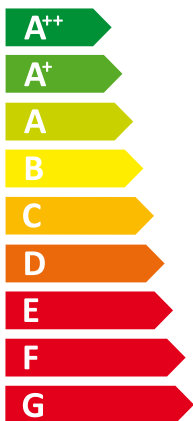

ENERG

енергия · ενεργεια

Y IJA
IE IA

I Vaillant

II VWW 62/3

A⁺⁺

B

Two icons showing sound power level. The top icon shows a house with a speaker and the text "46 dB". The bottom icon shows a house with a speaker and the text "0 dB".

A legend for power consumption in kW, shown as a rounded rectangle with three colored squares: dark blue for "12 kW", medium blue for "9 kW", and light blue for "10 kW".

ENERG

енергия · ενεργεια

Y IJA
IE IA

I Vaillant

II VWW 82/3

A⁺⁺

A

Two icons representing sound power level. The top icon shows a house with a speaker and the text "48 dB". The bottom icon shows a house with a speaker and the text "0 dB".

A legend for power consumption in kW, shown as a rounded rectangle with three colored squares: dark blue for "15 kW", medium blue for "12 kW", and light blue for "14 kW".

ENERG

енергия · ενεργεια

Y IJA
IE IA

I Vaillant

II VWW 102/3

A⁺⁺

B

Two icons showing sound power levels. The top icon shows a house with a speaker and the text "50 dB". The bottom icon shows a house with a speaker and the text "0 dB".