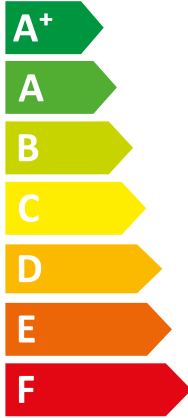

ENERG

енергия · ενεργεια

VWL 55/8.2 AS 230V + VWL

Vaillant

|| 58/8.2 IS C2

A+

A+

Sound power level icons:

- 41 dB (Speaker icon)
- 48 dB (House icon)

Power consumption legend:

- 4 kW (Dark blue square)
- 4 kW (Medium blue square)
- 5 kW (Light blue square)

ENERG
енергия · ενεργεια

VWL 55/8.2 AS 230V + VWL

Vaillant

|| 58/8.2 IS

A⁺⁺

A⁺

Two icons showing sound power levels. The top icon shows a speaker inside a house with the text "41 dB". The bottom icon shows a speaker outside a house with the text "48 dB".

A legend with three colored squares and their corresponding power consumption values: a dark blue square for "4 kW", a medium blue square for "4 kW", and a light blue square for "5 kW".

Two icons representing sound power levels: a speaker icon with sound waves and a house icon with sound waves.

42 dB

48 dB

Two sets of icons representing energy consumption: a square icon with a number and a map of Europe with a square icon.