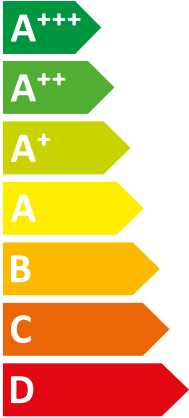

ENERG

енергия · ενεργεια

VWL 55/8.2 AS 230V + VWL

Vaillant

|| 58/8.2 IS C2

A+

A+

Sound power level icons:

- 41 dB (Speaker icon)
- 48 dB (House icon)

Power consumption legend:

- 4 kW (Dark blue square)
- 4 kW (Medium blue square)
- 5 kW (Light blue square)

ENERG
енергия · ενεργεια

VWL 55/8.2 AS 230V + VWL

Vaillant

|| 58/8.2 IS

A⁺⁺

A⁺

Two icons showing sound power levels. The top icon shows a speaker inside a house with the text "41 dB". The bottom icon shows a speaker outside a house with the text "48 dB".

A legend with three colored squares and their corresponding power consumption values: a dark blue square for "4 kW", a medium blue square for "4 kW", and a light blue square for "5 kW".

Two icons representing sound power levels: a speaker icon with sound waves and a house icon with sound waves.

42 dB

48 dB

Two sets of icons representing energy consumption: a square icon with a number and a map of Europe with a square icon.