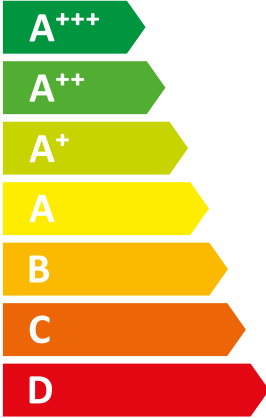

A++

A+++

Two icons representing sound power levels: a speaker icon with sound waves and a house icon with sound waves.

42 dB

48 dB

Two sets of icons representing energy consumption: a square icon with a number and a map of Europe with a square icon.

4

4

5

5

5

5

kW

kW

2019

811/2013

8000031811_00