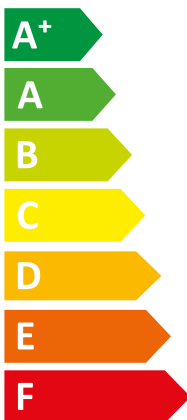

ENERG

енергия · ενεργεια

VWL 55/8.2 AS 230V + VWL

Vaillant

|| 58/8.2 IS C2

A+

A+

Sound power level icons:

- 41 dB (Speaker icon)
- 48 dB (House icon)

Power consumption legend:

- 4 kW (Dark blue square)
- 4 kW (Medium blue square)
- 5 kW (Light blue square)

ENERG
енергия · ενεργεια

VWL 55/8.2 AS 230V + VWL

Vaillant

|| 58/8.2 IS

A⁺⁺

A⁺

Two icons showing sound power levels. The top icon shows a speaker inside a house with the text "41 dB". The bottom icon shows a speaker outside a house with the text "48 dB".

A legend with three colored squares and their corresponding power consumption values: a dark blue square for "4 kW", a medium blue square for "4 kW", and a light blue square for "5 kW".

Two icons representing sound power levels: a speaker icon with sound waves and a house icon with sound waves.

42 dB

48 dB

Two sets of icons representing energy consumption: a square icon with a number and a map of Europe with a square icon.