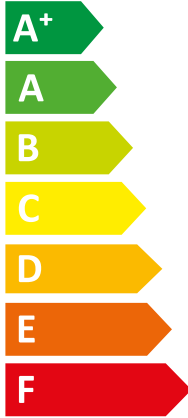

ENERG
енергия · ενεργεια

VWL 75/8.2 AS 230V + VWL

| Vaillant

|| 78/8.2 IS

A++

A+

Sound power level icons:

- 42 dB (Speaker icon)
- 48 dB (House icon)

Power consumption legend:

- 6 kW (Dark Blue)
- 6 kW (Medium Blue)
- 7 kW (Light Blue)

ENERG
енергия · ενεργεια

VWL 75/8.2 AS 230V + VWL

Vaillant

|| 78/8.2 IS C2

A++

A+

Two icons showing sound power levels. The top icon shows a speaker inside a house with the value 42 dB. The bottom icon shows a speaker outside a house with the value 48 dB.

A legend for power consumption in kW, shown as a rounded rectangle with three colored squares and corresponding text: a dark blue square for 6 kW, a medium blue square for 6 kW, and a light blue square for 7 kW.

ENERG
енергия · ενέργεια

VWL 75/8.2 AS 230V + VWL

I Vaillant

II 77/8.2 IS

55°C

35°C

A++

A+++