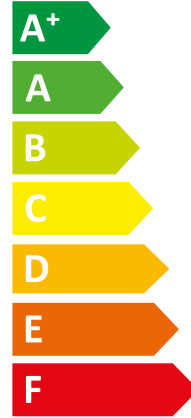

ENERG
енергия · ενεργεια

VWL 75/8.2 AS 230V + VWL

| Vaillant

|| 78/8.2 IS

A++

A+

Sound power level icons:

- 42 dB (Speaker icon)
- 48 dB (House icon)

Power consumption legend:

- 6 kW (Dark Blue)
- 6 kW (Medium Blue)
- 7 kW (Light Blue)

ENERG
енергия · ενεργεια

VWL 75/8.2 AS 230V + VWL

Vaillant

|| 78/8.2 IS C2

A++

A+

Two icons showing sound power levels. The top icon shows a speaker inside a house with the value 42 dB. The bottom icon shows a speaker outside a house with the value 48 dB.

A legend for power consumption in kW, shown as a rounded rectangle with three colored squares and corresponding text: a dark blue square for 6 kW, a medium blue square for 6 kW, and a light blue square for 7 kW.

ENERG
енергия · ενέργεια

VWL 75/8.2 AS 230V + VWL

I Vaillant

II 77/8.2 IS

55°C

35°C

A++

A+++