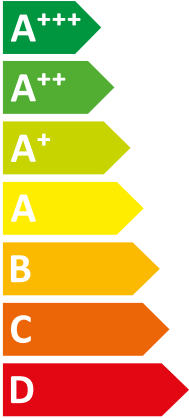

ENERG
енергия · ενεργεια

VWL 75/8.2 AS 230V + VWL

| Vaillant

|| 78/8.2 IS

A++

A+

Sound power level icons:

- 42 dB (Speaker icon)
- 48 dB (House icon)

Power consumption legend:

- 6 kW (Dark Blue)
- 6 kW (Medium Blue)
- 7 kW (Light Blue)

ENERG
енергия · ενεργεια

VWL 75/8.2 AS 230V + VWL

Vaillant

|| 78/8.2 IS C2

A++

A+

Two icons showing sound power levels. The top icon shows a speaker inside a house with the value 42 dB. The bottom icon shows a speaker outside a house with the value 48 dB.

A legend for power consumption in kW, shown as a rounded rectangle with three colored squares and corresponding text: a dark blue square for 6 kW, a medium blue square for 6 kW, and a light blue square for 7 kW.

ENERG
енергия · ενέργεια

VWL 75/8.2 AS 230V + VWL

I Vaillant

II 77/8.2 IS

55°C

35°C

A++

A+++